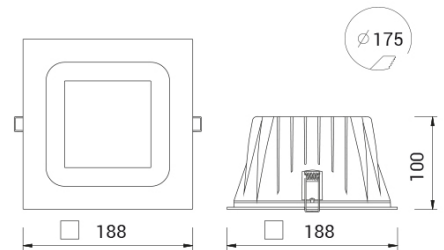

BOX LED MEDIUM

Circular cut-out. IP54 protection from the bottom

CODE		FLUX	SIZE	CERTIFICATIONS
44MP48K3M54	48W 3000K	4450lm	188mm	  

Optics

Internal polycarbonate reflector and opal microprism polycarbonate diffuser. CUT OFF > 20°.

Specifications

SMD LED technology;
Driver included;
CRI>90;
Mac Adams 3;
Life Time: L80/B10 >50.000h;
5 years complete warranty;
Eye safety: RG0/RG1 in accordance with EN62471:2009

Body

Body in die-cast aluminium.