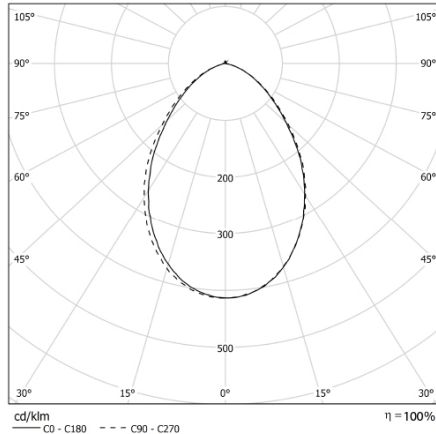

BOX LED MEDIUM

Circular cut-out. IP54 protection from the bottom

CODE		FLUX	SIZE	CERTIFICATIONS
44MP48K3M54	48W 3000K	4450lm	188mm	  

Optics

Internal polycarbonate reflector and opal microprism polycarbonate diffuser. CUT OFF > 20°.

Specifications

SMD LED technology;
Driver included;
CRI>90;
Mac Adams 3;
Life Time: L80/B10 >50.000h;
5 years complete warranty;
Eye safety: RG0/RG1 in accordance with EN62471:2009

Body

Body in die-cast aluminium.